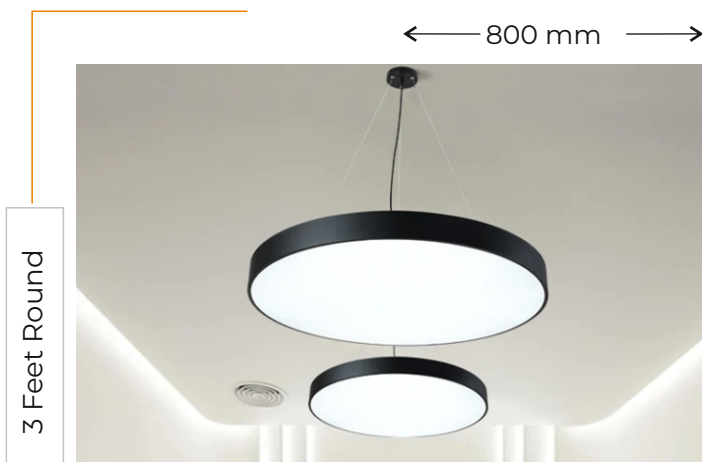

Round Moon Hanging Light

Light Source: SMD 2835
Body Color: Black, White
Color Temp: 6K, 4K, 3K
Size: 800 x 70 mm
Wattage: 72W

Driver

FULHAM
INDUSTRIES AND PHOTOGRAPHY
₹ 15500

Indian *HPF*
₹ 13750

Packing = 5 Pcs.