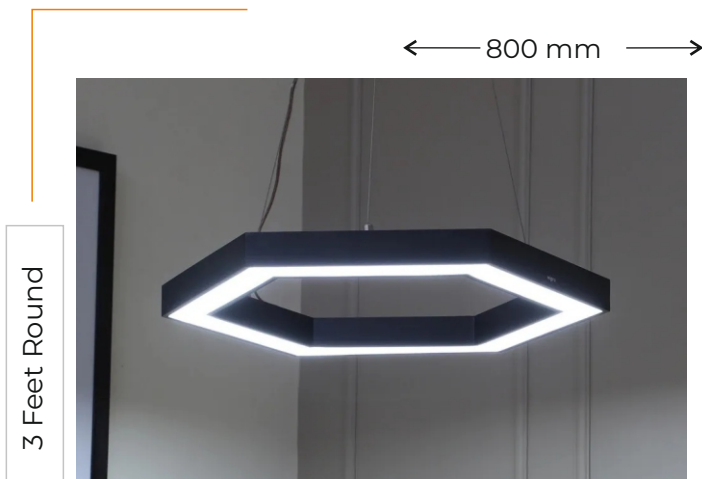

2 Feet Round

3 Feet Round

70 mm

Big Hexa Ring Hanging

Light Source: SMD 2835
Body Color: Black, White
Color Temp: 6K, 4K, 3K
Size: 800 x 70 x 50 mm
Wattage: 72W

Driver	FULHAM Indirect and High Quality	Indian HPF
	₹ 15500	₹ 13750

Packing = 5 Pcs.

Wooden Packing preferred for transportation.

* GST, Packing, freight and forwarding charges extra.