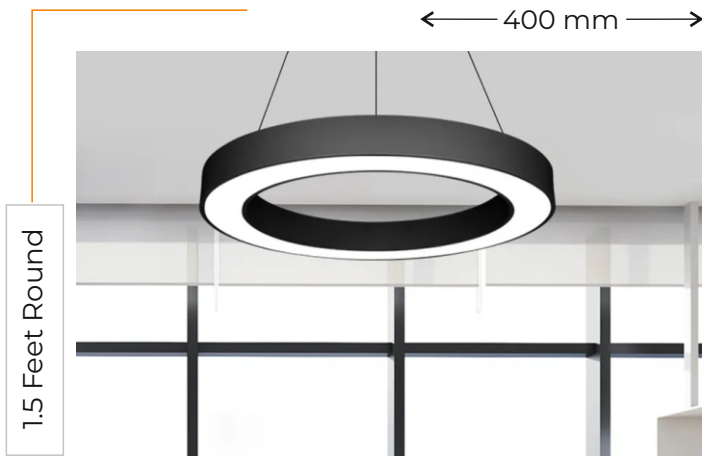

460mm Ring Hanging

Light Source: SMD 2835
Body Color: Black, White
Color Temp: 6K, 4K, 3K
Size: 400 x 70 x 50 mm
Wattage: 30W

Driver

FULHAM
Indirect and High Quality
₹ 7500

Indian *HPF*
₹ 6250

Packing = 5 Pcs.