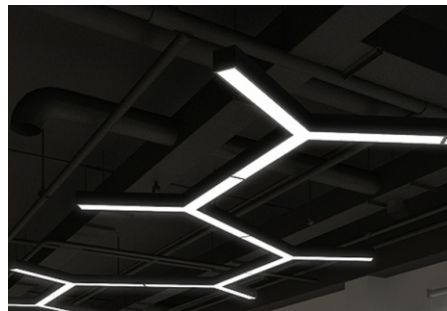

C U S T O M I Z E D

ALUMINIUM PROFILE

HANGING LIGHTS

Series