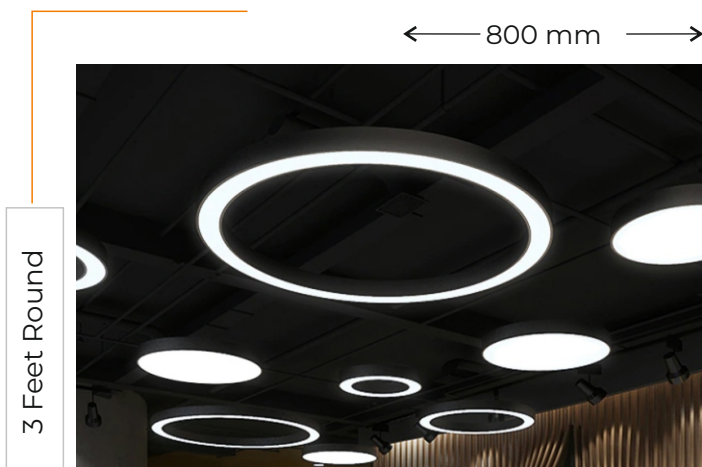

800mm Ring Hanging

Light Source: SMD 2835
Body Color: Black, White
Color Temp: 6K, 4K, 3K
Size: 900 x 70 x 50 mm
Wattage: 72W

Driver

FULHAM
Indirect and High Quality
₹ 15500

Indian *HPF*
₹ 13750

Packing = 5 Pcs.