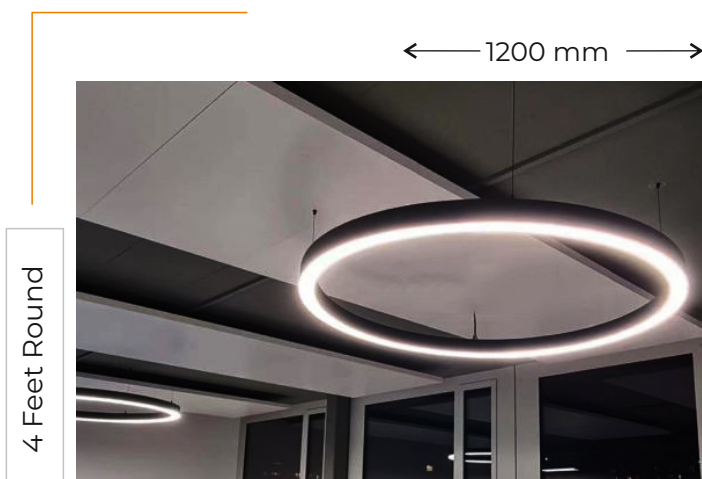

1200mm Ring Hanging

Light Source: SMD 2835
Body Color: Black, White
Color Temp: 6K, 4K, 3K
Size: 1200 x 70 x 50 mm
Wattage: 96W

Driver

FULHAM
Indirect and High Quality
₹ 26250

Indian *HPF*
₹ 21250

Packing = 5 Pcs.

Wooden Packing preferred for transportation.

* GST, Packing, freight and forwarding charges extra.