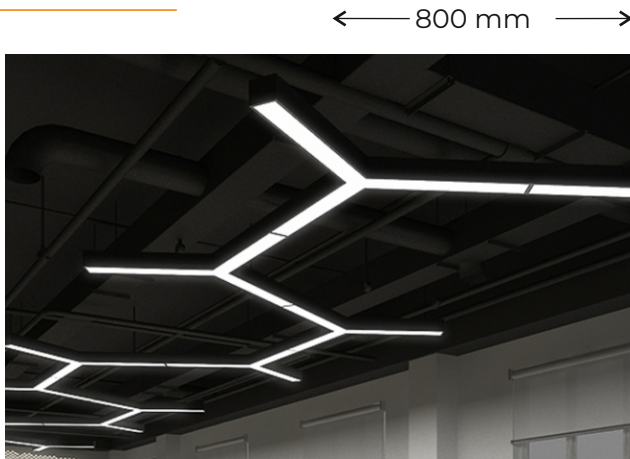

Light Source: SMD 2835
Body Color: Black, White
Color Temp: 6K, 4K, 3K
Size: 600 x 100 x 70 mm
Wattage: 42W

Driver

FULHAM
Indirect the Energy
₹ 10000

Indian *HPF*
₹ 9000

Packing = 5 Pcs.

3 Feet Y-Shape

Big Y-Type Ring Hanging