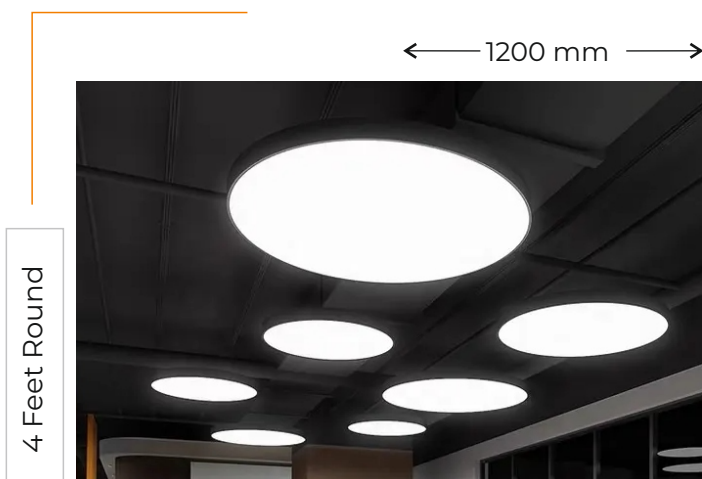

Round Moon Hanging Light

Light Source: SMD 2835
Body Color: Black, White
Color Temp: 6K, 4K, 3K
Size: 1200 x 70 mm
Wattage: 96W

Driver

FULHAM
INDUSTRIES AND PHOTOGRAPHY
₹ 26250

Indian *HPF*
₹ 21250

Packing = 5 Pcs.

Wooden Packing preferred for transportation.

* GST, Packing, freight and forwarding charges extra.