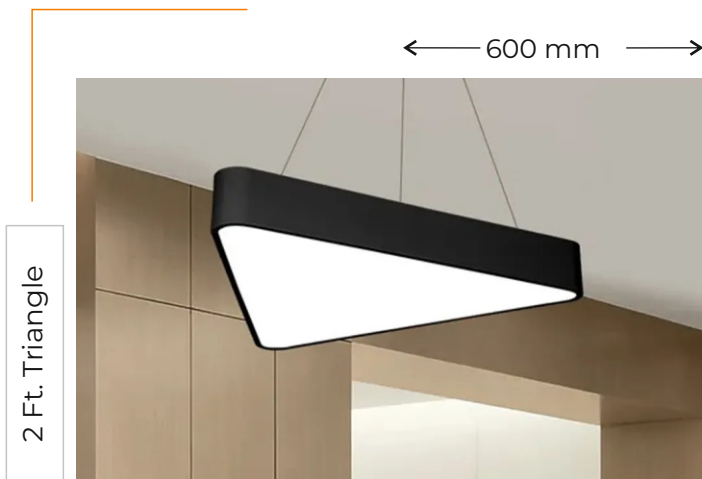

3 Ft. Hexagon

2 Ft. Triangle

Triangle Moon Hanging

Light Source: SMD 2835
Body Color: Black, White
Color Temp: 6K, 4K, 3K
Size: 600 x 70 mm
Wattage: 45W

Driver	FULHAM Indirect and High Quality	Indian HPF
	₹ 8500	₹ 8000

Packing = 5 Pcs.